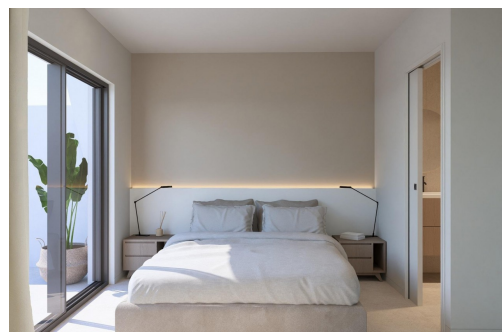

YES

B

Modern New Build Townhouses with Private Pool in El Alba Resort Torre Pacheco Contemporary Homes in a Growing Mediterranean Resort Community This new build development consists of only 4 exclusive townhouses in the first phase, located in El Alba Mediterranean Resort in Torre Pacheco. Designed on one single level, these modern homes offer a perfect combination of comfort, functionality and Mediterranean outdoor living. El Alba Resort is an emerging residential area surrounded by open landscapes and golf courses, just a short distance from the town of Roldan where you will find supermarkets, restaurants, banks and daily services. The resort already features a social club with swimming pool and restaurant, and a commercial area is currently being developed, adding further convenience and value to the location. Single Level Living with Private Garden and Solarium Each property offers 2 bedrooms and 2 bathrooms, one...